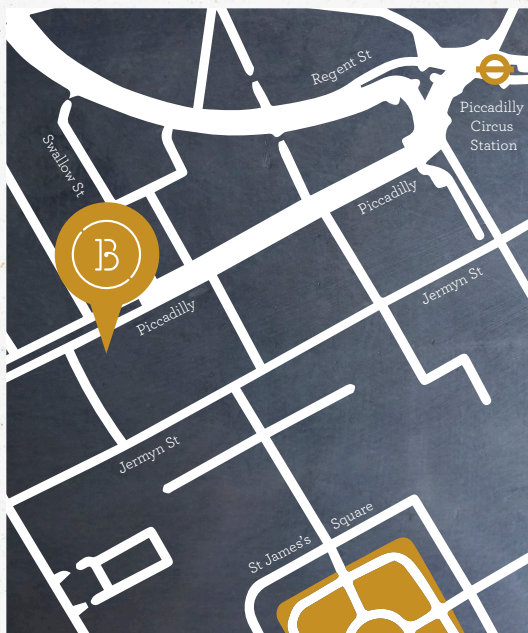

Don't hesitate to get in touch

ISABELLE DENISON

Events Manager | Barbecoa

E: isabelle.denison@barbecoa.com

T: 0203 005 8555 / M: 0788 003 2088

barbecoa.com